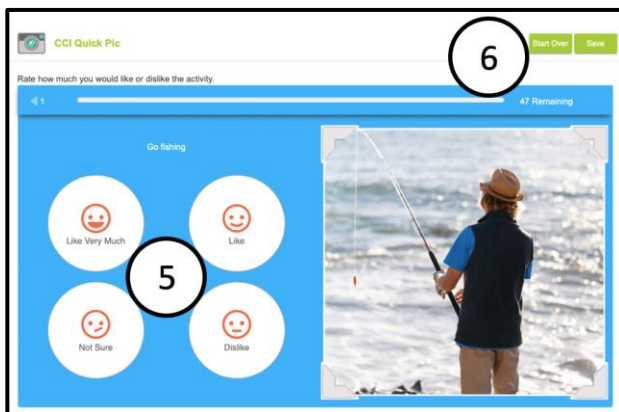

CCI Quick Pic uses pictures to help you think about activities you like. Quick and easy, after you rate your interests, they are matched to career clusters. This can help you find a career you will enjoy!

Instructions

1. Login to AKCIS 360 and select the **Self-Survey** tab at the top of the screen.
2. Select **CCI Quick Pic**.
3. Select **Start** to begin the survey.
4. Select **Restore** to see results from a previously taken survey.
5. Take time to imagine doing each activity described. Then, select a facial expression to rate how much you would like or dislike each activity.
6. Start the survey over or save your progress by selecting the **Start Over** or **Save** buttons.

CCI Quick Pic

7. Your **Top 3 Career Clusters** display when the survey is completed. Select a career cluster to explore more information about the cluster.

8. This self-survey creates a list that matches the 16 national career clusters to your interests. Explore the career clusters on this list to learn more about other clusters you may be interested in.