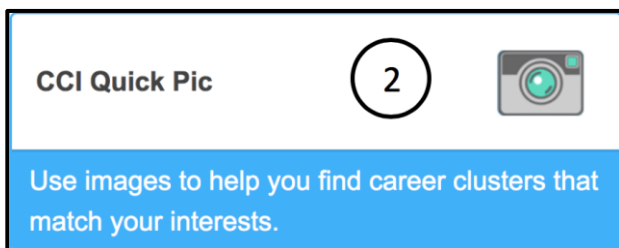

CCI Quick Pic uses pictures to help you think about activities you like. Quick and easy, after you rate your interests, they are matched to career clusters. This can help you find a career you will enjoy!

Instructions

1. Login to AKCIS 360 and select the **Self-Survey** tab at the top of the screen.
2. Select **CCI Quick Pic**.
3. Select **Start** to begin the survey.
4. Select **Restore** to see results from a previously taken survey.
5. Take time to imagine doing each activity described. Then, select a facial expression to rate how much you would like or dislike each activity.
6. Start the survey over or save your progress by selecting the **Start Over** or **Save** buttons.