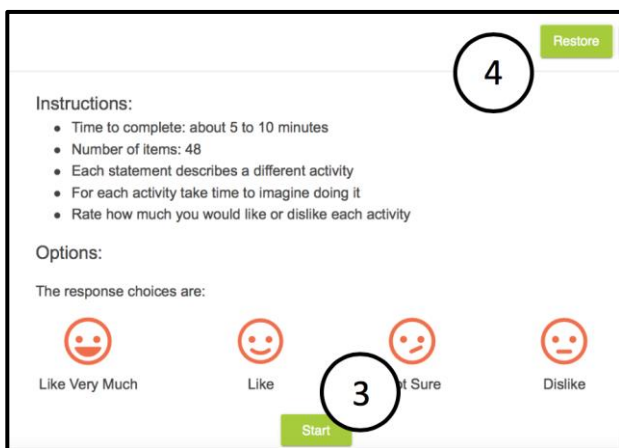

CCI Quick Pic uses pictures to help you think about activities you like. Quick and easy, after you rate your interests, they are matched to career clusters. This can help you find a career you will enjoy!

Instructions

1. Login to AKCIS 360 and select the **Self-Survey** tab at the top of the screen.
2. Select **CCI Quick Pic**.
3. Select **Start** to begin the survey.
4. Select **Restore** to see results from a previously taken survey.
5. Take time to imagine doing each activity described. Then, select a facial expression to rate how much you would like or dislike each activity.
6. Start the survey over or save your progress by selecting the **Start Over** or **Save** buttons.

CCI Quick Pic

7. Your **Top 3 Career Clusters** display when the survey is completed. Select a career cluster to explore more information about the cluster.

8. This self-survey creates a list that matches the 16 national career clusters to your interests. Explore the career clusters on this list to learn more about other clusters you may be interested in.