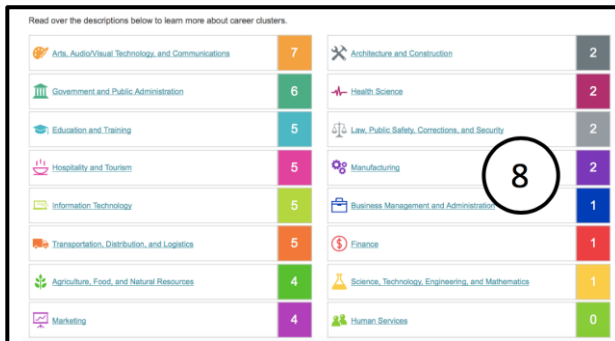

CCI Quick Pic uses pictures to help you think about activities you like. Quick and easy, after you rate your interests, they are matched to career clusters. This can help you find a career you will enjoy!

Instructions

1. Login to AKCIS 360 and select the **Self-Survey** tab at the top of the screen.
2. Select **CCI Quick Pic**.
3. Select **Start** to begin the survey.
4. Select **Restore** to see results from a previously taken survey.
5. Take time to imagine doing each activity described. Then, select a facial expression to rate how much you would like or dislike each activity.
6. Start the survey over or save your progress by selecting the **Start Over** or **Save** buttons.

CCI Quick Pic

7. Your **Top 3 Career Clusters** display when the survey is completed. Select a career cluster to explore more information about the cluster.

8. This self-survey creates a list that matches the 16 national career clusters to your interests. Explore the career clusters on this list to learn more about other clusters you may be interested in.