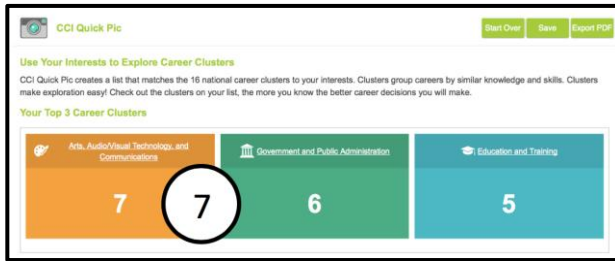

CCI Quick Pic