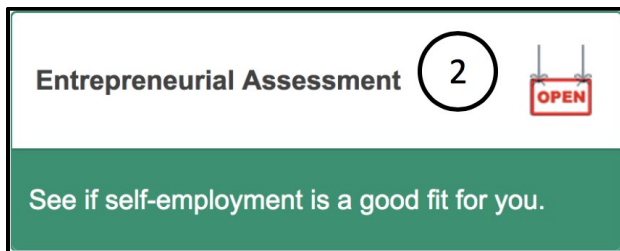

The Entrepreneurial Career Assessment helps you learn more about entrepreneurs and more about yourself. Your self-employment score may predict your success as an entrepreneur.

Instructions

1. Login to AKCIS 360 and select the **Self-Surveys** tab at the top of the screen.
2. Select **Entrepreneurial Assessment**.
3. Select **Start** to begin the assessment.
4. Select **Restore** to see results from a previously taken self-survey.
5. Select a facial expression to rate how much you agree with each statement.
6. Start the assessment over or save your progress by selecting the **Start Over** or **Save** buttons.

- Your score displays when the assessment is completed.
- Select a trait to read its description and learn more about common characteristics of entrepreneurs.

NOTE: This assessment is not a test and does not predict business success. You may score low on the assessment and still succeed as an entrepreneur.