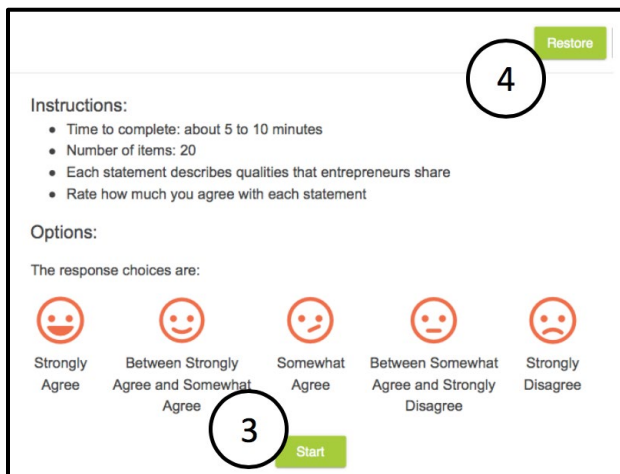

The Entrepreneurial Career Assessment helps you learn more about entrepreneurs and more about yourself. Your self-employment score may predict your success as an entrepreneur.

Instructions

1. Login to AKCIS 360 and select the **Self-Surveys** tab at the top of the screen.
2. Select **Entrepreneurial Assessment**.
3. Select **Start** to begin the assessment.
4. Select **Restore** to see results from a previously taken self-survey.
5. Select a facial expression to rate how much you agree with each statement.
6. Start the assessment over or save your progress by selecting the **Start Over** or **Save** buttons.

- Your score displays when the assessment is completed.
- Select a trait to read its description and learn more about common characteristics of entrepreneurs.

NOTE: This assessment is not a test and does not predict business success. You may score low on the assessment and still succeed as an entrepreneur.