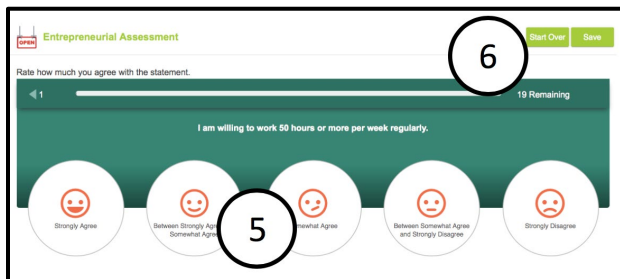

The Entrepreneurial Career Assessment helps you learn more about entrepreneurs and more about yourself. Your self-employment score may predict your success as an entrepreneur.

Instructions

1. Login to AKCIS 360 and select the **Self-Surveys** tab at the top of the screen.
2. Select **Entrepreneurial Assessment**.
3. Select **Start** to begin the assessment.
4. Select **Restore** to see results from a previously taken self-survey.
5. Select a facial expression to rate how much you agree with each statement.
6. Start the assessment over or save your progress by selecting the **Start Over** or **Save** buttons.

- Your score displays when the assessment is completed.
- Select a trait to read its description and learn more about common characteristics of entrepreneurs.

NOTE: This assessment is not a test and does not predict business success. You may score low on the assessment and still succeed as an entrepreneur.