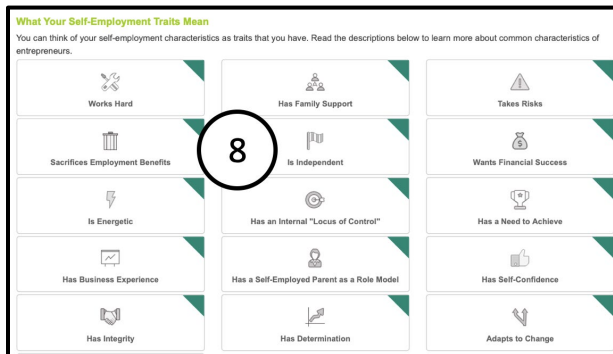

The Entrepreneurial Career Assessment helps you learn more about entrepreneurs and more about yourself. Your self-employment score may predict your success as an entrepreneur.

Instructions

1. Login to AKCIS 360 and select the **Self-Surveys** tab at the top of the screen.
2. Select **Entrepreneurial Assessment**.
3. Select **Start** to begin the assessment.
4. Select **Restore** to see results from a previously taken self-survey.
5. Select a facial expression to rate how much you agree with each statement.
6. Start the assessment over or save your progress by selecting the **Start Over** or **Save** buttons.

- Your score displays when the assessment is completed.
- Select a trait to read its description and learn more about common characteristics of entrepreneurs.

NOTE: This assessment is not a test and does not predict business success. You may score low on the assessment and still succeed as an entrepreneur.