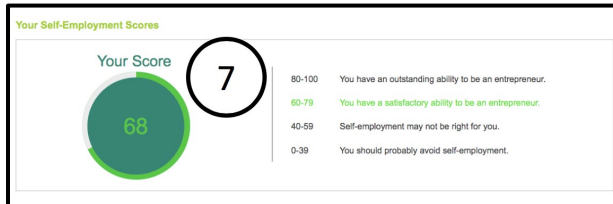

The Entrepreneurial Career Assessment helps you learn more about entrepreneurs and more about yourself. Your self-employment score may predict your success as an entrepreneur.

Instructions

1. Login to AKCIS 360 and select the **Self-Surveys** tab at the top of the screen.
2. Select **Entrepreneurial Assessment**.
3. Select **Start** to begin the assessment.
4. Select **Restore** to see results from a previously taken self-survey.
5. Select a facial expression to rate how much you agree with each statement.
6. Start the assessment over or save your progress by selecting the **Start Over** or **Save** buttons.

- Your score displays when the assessment is completed.
- Select a trait to read its description and learn more about common characteristics of entrepreneurs.

NOTE: This assessment is not a test and does not predict business success. You may score low on the assessment and still succeed as an entrepreneur.