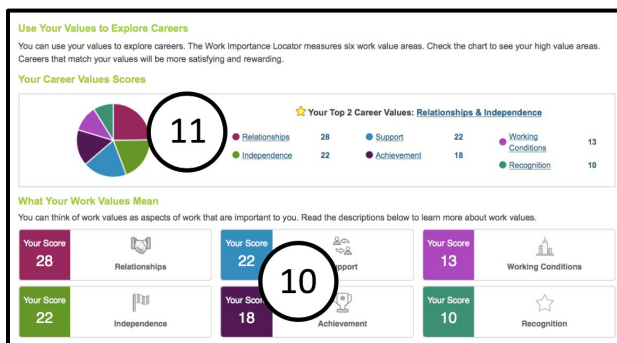

I could work alone.

Things that go against my sense of right and wrong.

I work I do.

I could do things for other people.

I have supervisors who would back up their workers with management.

**9**

Get Results

**11**

Your Top 2 Career Values: Relationships & Independence

Relationships	28	Support	22	Working Conditions	13
Independence	22	Achievement	18	Recognition	10

Relationships  
People for whom relationships are important like to work in a friendly, non-competitive environment. They like to do things for other people. They prefer jobs where they are not pressured to do things that go against their sense of right and wrong.

Careers On Your List  
Careers that match your selection are listed below. Select the career title to view a complete description.

View:

Cluster Title Compare

Search for...

Careers	Interest	Hot Jobs	Education Level	Wages
<input type="checkbox"/> Actors			2 to 3 Years	\$41,999
<input type="checkbox"/> Acupuncturists			5 or More Years	\$75,640
<input type="checkbox"/> Addictions Counselors			4 Years	\$46,240