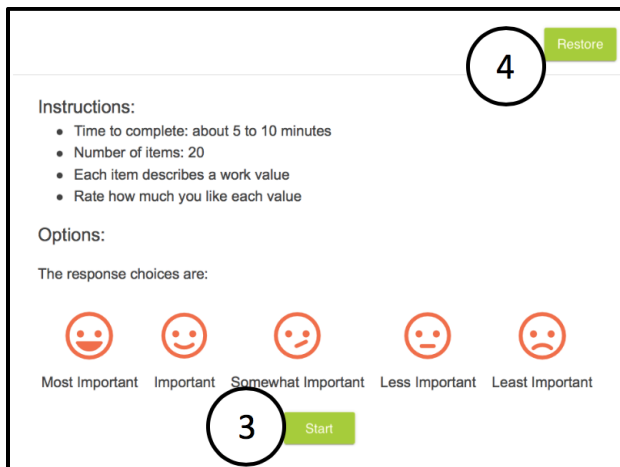

Work Importance Locator helps you find careers matching your work values. Working in a place that matches your values will make your career more satisfying.

## Instructions

1. Login to AKCIS 360 and select the **Self-Survey** tab at the top of the screen.
2. Select **Work Importance Locator**.
3. Select **Start** to begin the survey.
4. Select **Restore** to see results from a previously taken survey.
5. Select a small facial expression below each statement to rate how important that work value is to you.  
  
*NOTE: You can only use each rating four times. Feel free to change your answers along the way.*
6. Start the survey over or save your progress by selecting the **Start Over** or **Save** buttons.