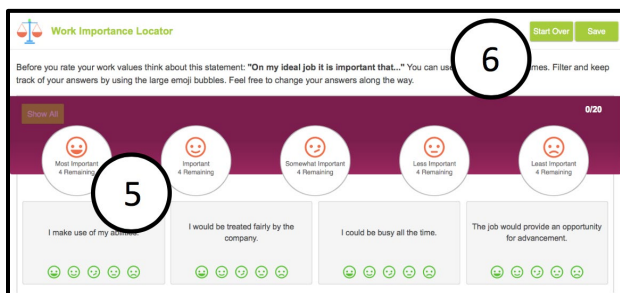

Work Importance Locator helps you find careers matching your work values. Working in a place that matches your values will make your career more satisfying.

## Instructions

1. Login to AKCIS 360 and select the **Self-Survey** tab at the top of the screen.
2. Select **Work Importance Locator**.
3. Select **Start** to begin the survey.
4. Select **Restore** to see results from a previously taken survey.
5. Select a small facial expression below each statement to rate how important that work value is to you.  
  
*NOTE: You can only use each rating four times. Feel free to change your answers along the way.*
6. Start the survey over or save your progress by selecting the **Start Over** or **Save** buttons.